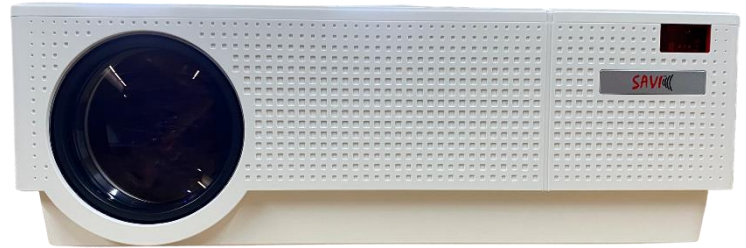

Savi Projector : 1080p EZ-1080P

PROJECTOR SPECIFICATIONS

Native Resolution	1920 x 1080p
Brightness	4000 lumens
Contrast Ratio	10,000:1
Lamp Life	50,000 Hours
Light Source	LED
Displayable Colors	1.07 Billion
Projection Distance	5' – 30'
Image Display Size	50" – 200"
Imaging Technology	TFT/LCD
Aspect Ratio	16:9/4:3
Keystone Adjustment	Auto/Manual
Keystone Angle	(+/-) 20
Focus	Manual
Built-In Audio	10w
Power Supply	AC-90-240V, 50-60V
Projector Size	
Package Size	12.5" x 9" x 10.75"
Net Weight	5.5 lbs
Gross Weight	7.75 lbs
Method	Front, Rear, Ceiling Mount
Languages	English, French, Spanish, German, Russian, Chinese
Ports	USB x2, AV, Headphone Jack, VGA, HDMI x2

FRONT VIEW

REAR VIEW

IN THE BOX

- Projector
- Lens Cap
- Lens Cleansing Cloth
- Power Cord
- Remote Control
- HDMI Cord
- AV Adapter
- Adjustment Feet
- User Manual

WARRANTY

Savi projectors come with an impressive 1-year warranty compared to the industry standard of 90 days. Damage